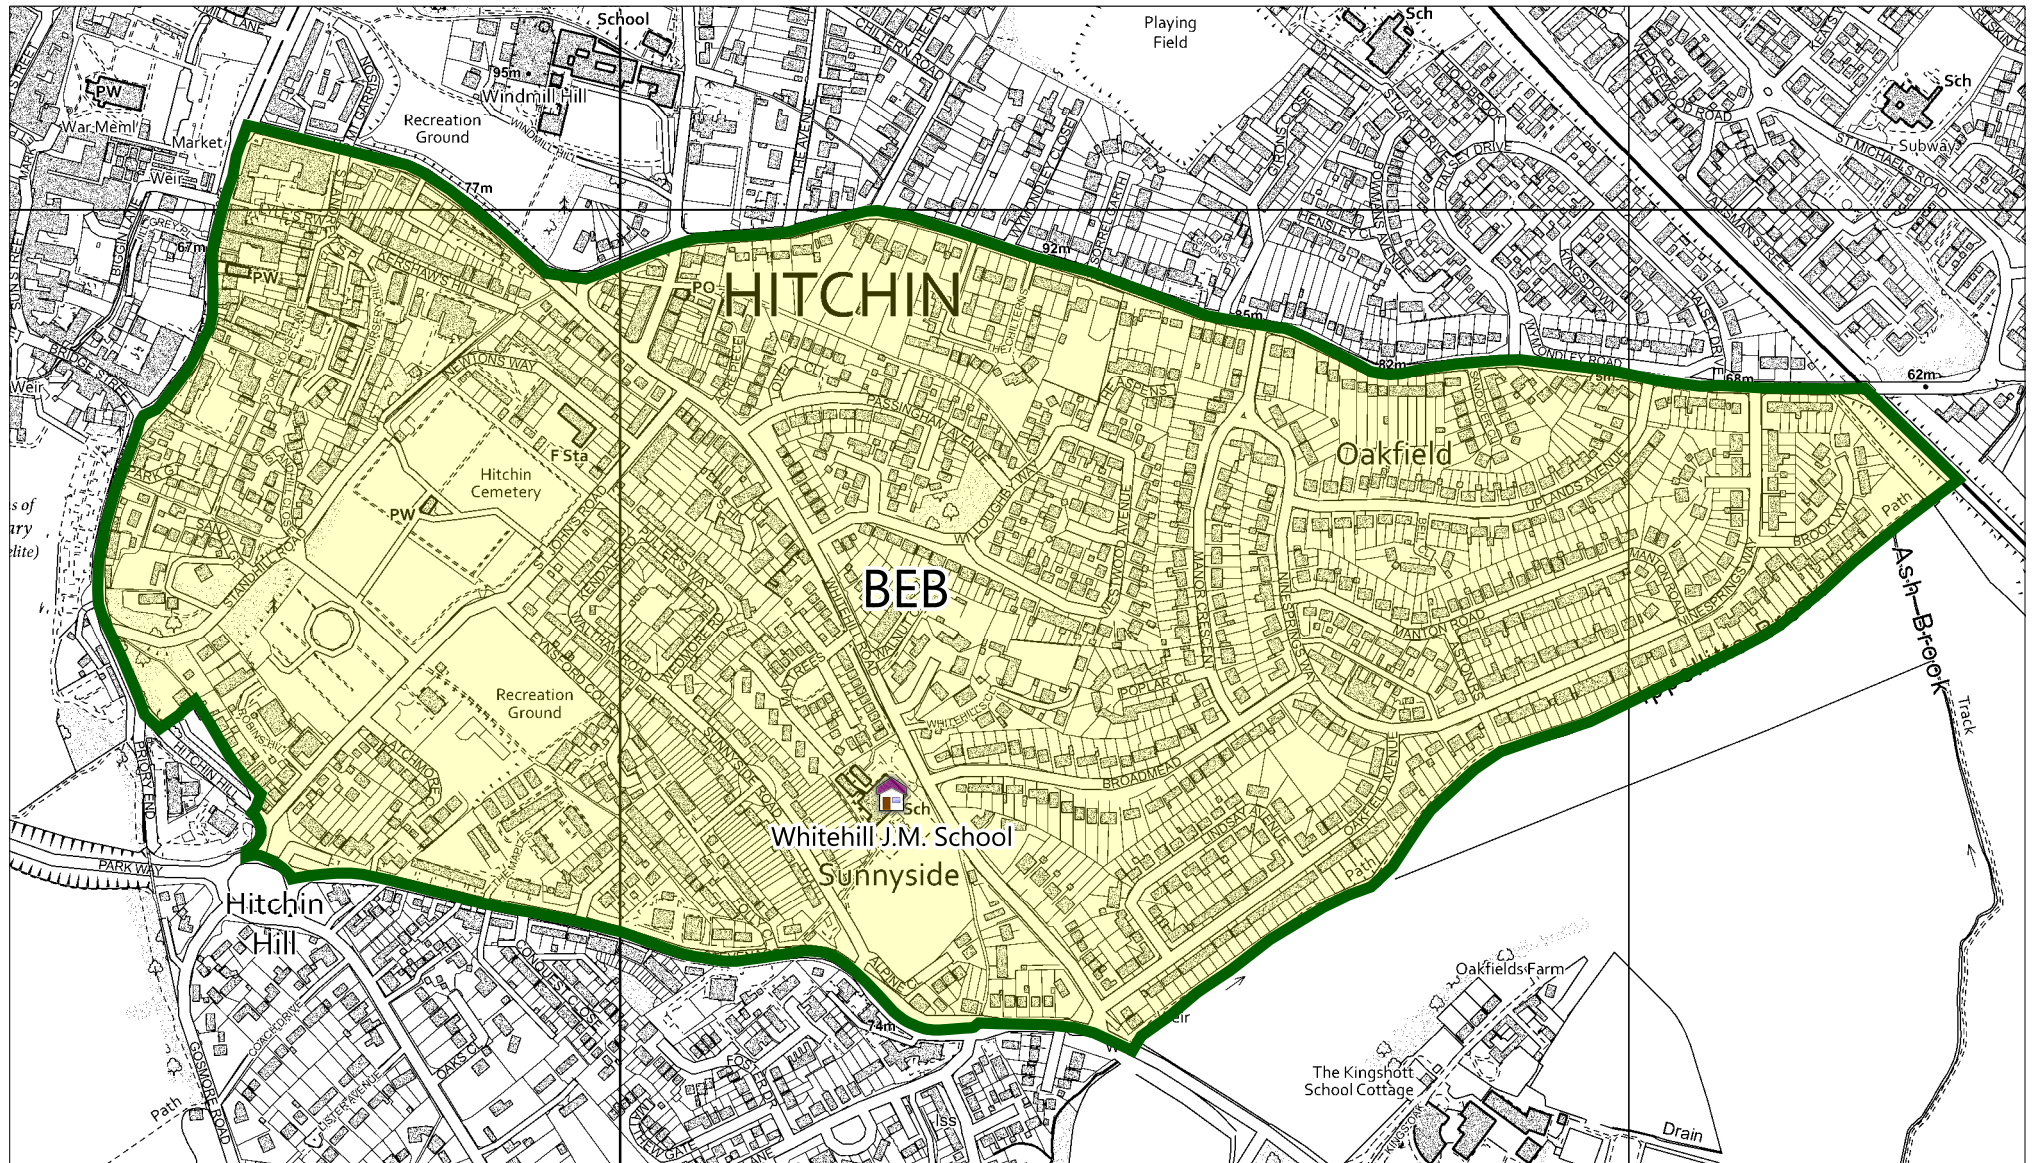

Whitehill J.M. School - Hitchin Highbury Ward

Whitehill J.M. School, Whitehill Road,
Hitchin, Herts, SG4 9HT

NORTH HERTFORDSHIRE DISTRICT COUNCIL

Scale: 1:7500
Date: 22:08:19

© Crown copyright and database rights 2019 Ordnance Survey 100018622